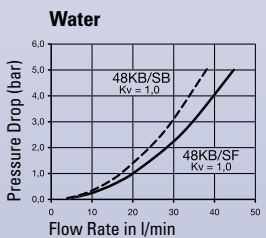

RECTUS Series

48KB

Nominal Diameter

38 mm² = 7

Thermoplastic

Low Pressure

Technical Description

The 48 series coupling system made of POM and PVDF has been developed for use in the medical, chemical, food handling, pharmaceutical and laboratory technology industries. The coupling is also available in a completely thermoplastic version (RectuChem+). Here the metal springs are replaced by springs made of PEEK, an extremely resistant synthetic material.

Advantages

Single handed operation. No mix up due to our color coded sleeves and plugs. The coupling is fitted with a double shut-off valve which enables it to be connected to a single shut-off (non-valved) plug as well as a double shut-off (i.e. plug with valve). The coupling is also available as a straight through coupling.

Working Pressure

PB = 0 - 10 bar (POM, at 20°C)
PB = 0 - 8 bar (PVDF, springs made of steel)
PB = 1 - 8 bar (PVDF, springs made of PEEK), maximum static working pressure with safety factor of 4 to 1.

Working Temperature

-20°C up to +80°C (POM)
-20°C up to +120 (PVDF) depending on the medium.

Chart