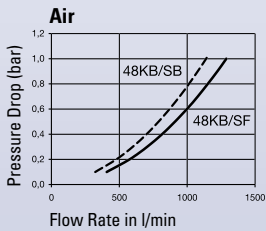

RECTUS Series

48KB

Nominal Diameter

38 mm² = 7

Thermoplastic

Low Pressure

Technical Description

The 48 series coupling system made of POM and PVDF has been developed for use in the medical, chemical, food handling, pharmaceutical and laboratory technology industries. The coupling is also available in a completely thermoplastic version (RectuChem+). Here the metal springs are replaced by springs made of PEEK, an extremely resistant synthetic material.

Advantages

Single handed operation. No mix up due to our color coded sleeves and plugs. The coupling is fitted with a double shut-off valve which enables it to be connected to a single shut-off (non-valved) plug as well as a double shut-off (i.e. plug with valve). The coupling is also available as a straight through coupling.

Working Pressure

PB = 0 - 10 bar (POM, at 20°C)
PB = 0 - 8 bar (PVDF, springs made of steel)
PB = 1 - 8 bar (PVDF, springs made of PEEK), maximum static working pressure with safety factor of 4 to 1.

Working Temperature

-20°C up to +80°C (POM)
-20°C up to +120 (PVDF) depending on the medium.

Chart