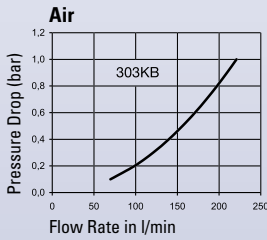

Chart

Material

AISI 316 L

Coupling

- Back Body
- Valve Body
- Sleeve
- Valve
- Spring
- Balls, Pins
- Seals
- Distance Sleeve

- AISI 316 L
- AISI 316 L
- AISI 316 L
- AISI 316 L
- AISI 316 Ti
- AISI 316
- FKM
- AISI 316 L

Plug

AISI 316 L

Plug

Couplings RECTUS Series 303KB

	Connection A	Hex SW	L mm	D mm	L1 mm	L2 mm	Hex1 SW1	B mm	G mm	Version	Part Number	DS
Male Thread	G 1/8	14	43	18	7					AISI 316 L	303KB AW10 EVX	■
	G 1/4	17	45	18	9					AISI 316 L	303KB AW13 EVX	■
Female Thread	G 1/8	14	43	18	9					AISI 316 L	303KB IW10 EVX	■
	G 1/4	17	45	18	9					AISI 316 L	303KB IW13 EVX	■

DS = Delivery Status   ■ in stock   ■ on short call   ■ medium term delivery

Low Pressure