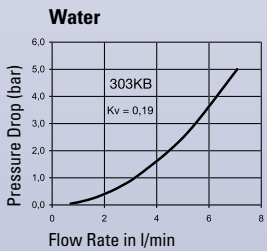

Chart

Material

AISI 316 L

Coupling

- Back Body
- Valve Body
- Sleeve
- Valve
- Spring
- Balls, Pins
- Seals
- Distance Sleeve

- AISI 316 L
- AISI 316 L
- AISI 316 L
- AISI 316 L
- AISI 316 Ti
- AISI 316
- FKM
- AISI 316 L

Plug

AISI 316 L

Plug

Couplings RECTUS Series 303KB

	Connection A	Hex SW	L mm	D mm	L1 mm	L2 mm	Hex1 SW1	B mm	G mm	Version	Part Number	DS
Male Thread	G 1/8	14	43	18	7					AISI 316 L	303KB AW10 EVX	■
	G 1/4	17	45	18	9					AISI 316 L	303KB AW13 EVX	■
Female Thread	G 1/8	14	43	18	9					AISI 316 L	303KB IW10 EVX	■
	G 1/4	17	45	18	9					AISI 316 L	303KB IW13 EVX	■

DS = Delivery Status   ■ in stock   ■ on short call   ■ medium term delivery

Low Pressure