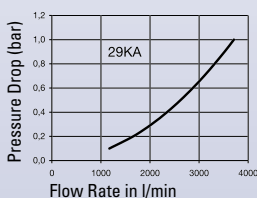

65% of actual size

Chart

Air

Water

Couplings

RECTUS Series 29KA

	Connection A	Hex SW	L mm	D mm	L1 mm	L2 mm	Hex1 SW1	B mm	G mm	Version	Part Number	DS
<p>Female Thread</p>	G 1/2	32	78	40	13					Standard	29KA IW21 SPZ	■
	G 3/4	32	78	40	16					Standard	29KA IW26 SPZ	■