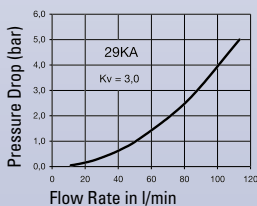

65% of actual size

Chart

Air

Water

Couplings

RECTUS Series 29KA

	Connection A	Hex SW	L mm	D mm	L1 mm	L2 mm	Hex1 SW1	B mm	G mm	Version	Part Number	DS
<p>Female Thread</p>	G 1/2	32	78	40	13					Standard	29KA IW21 SPZ	■
	G 3/4	32	78	40	16					Standard	29KA IW26 SPZ	■